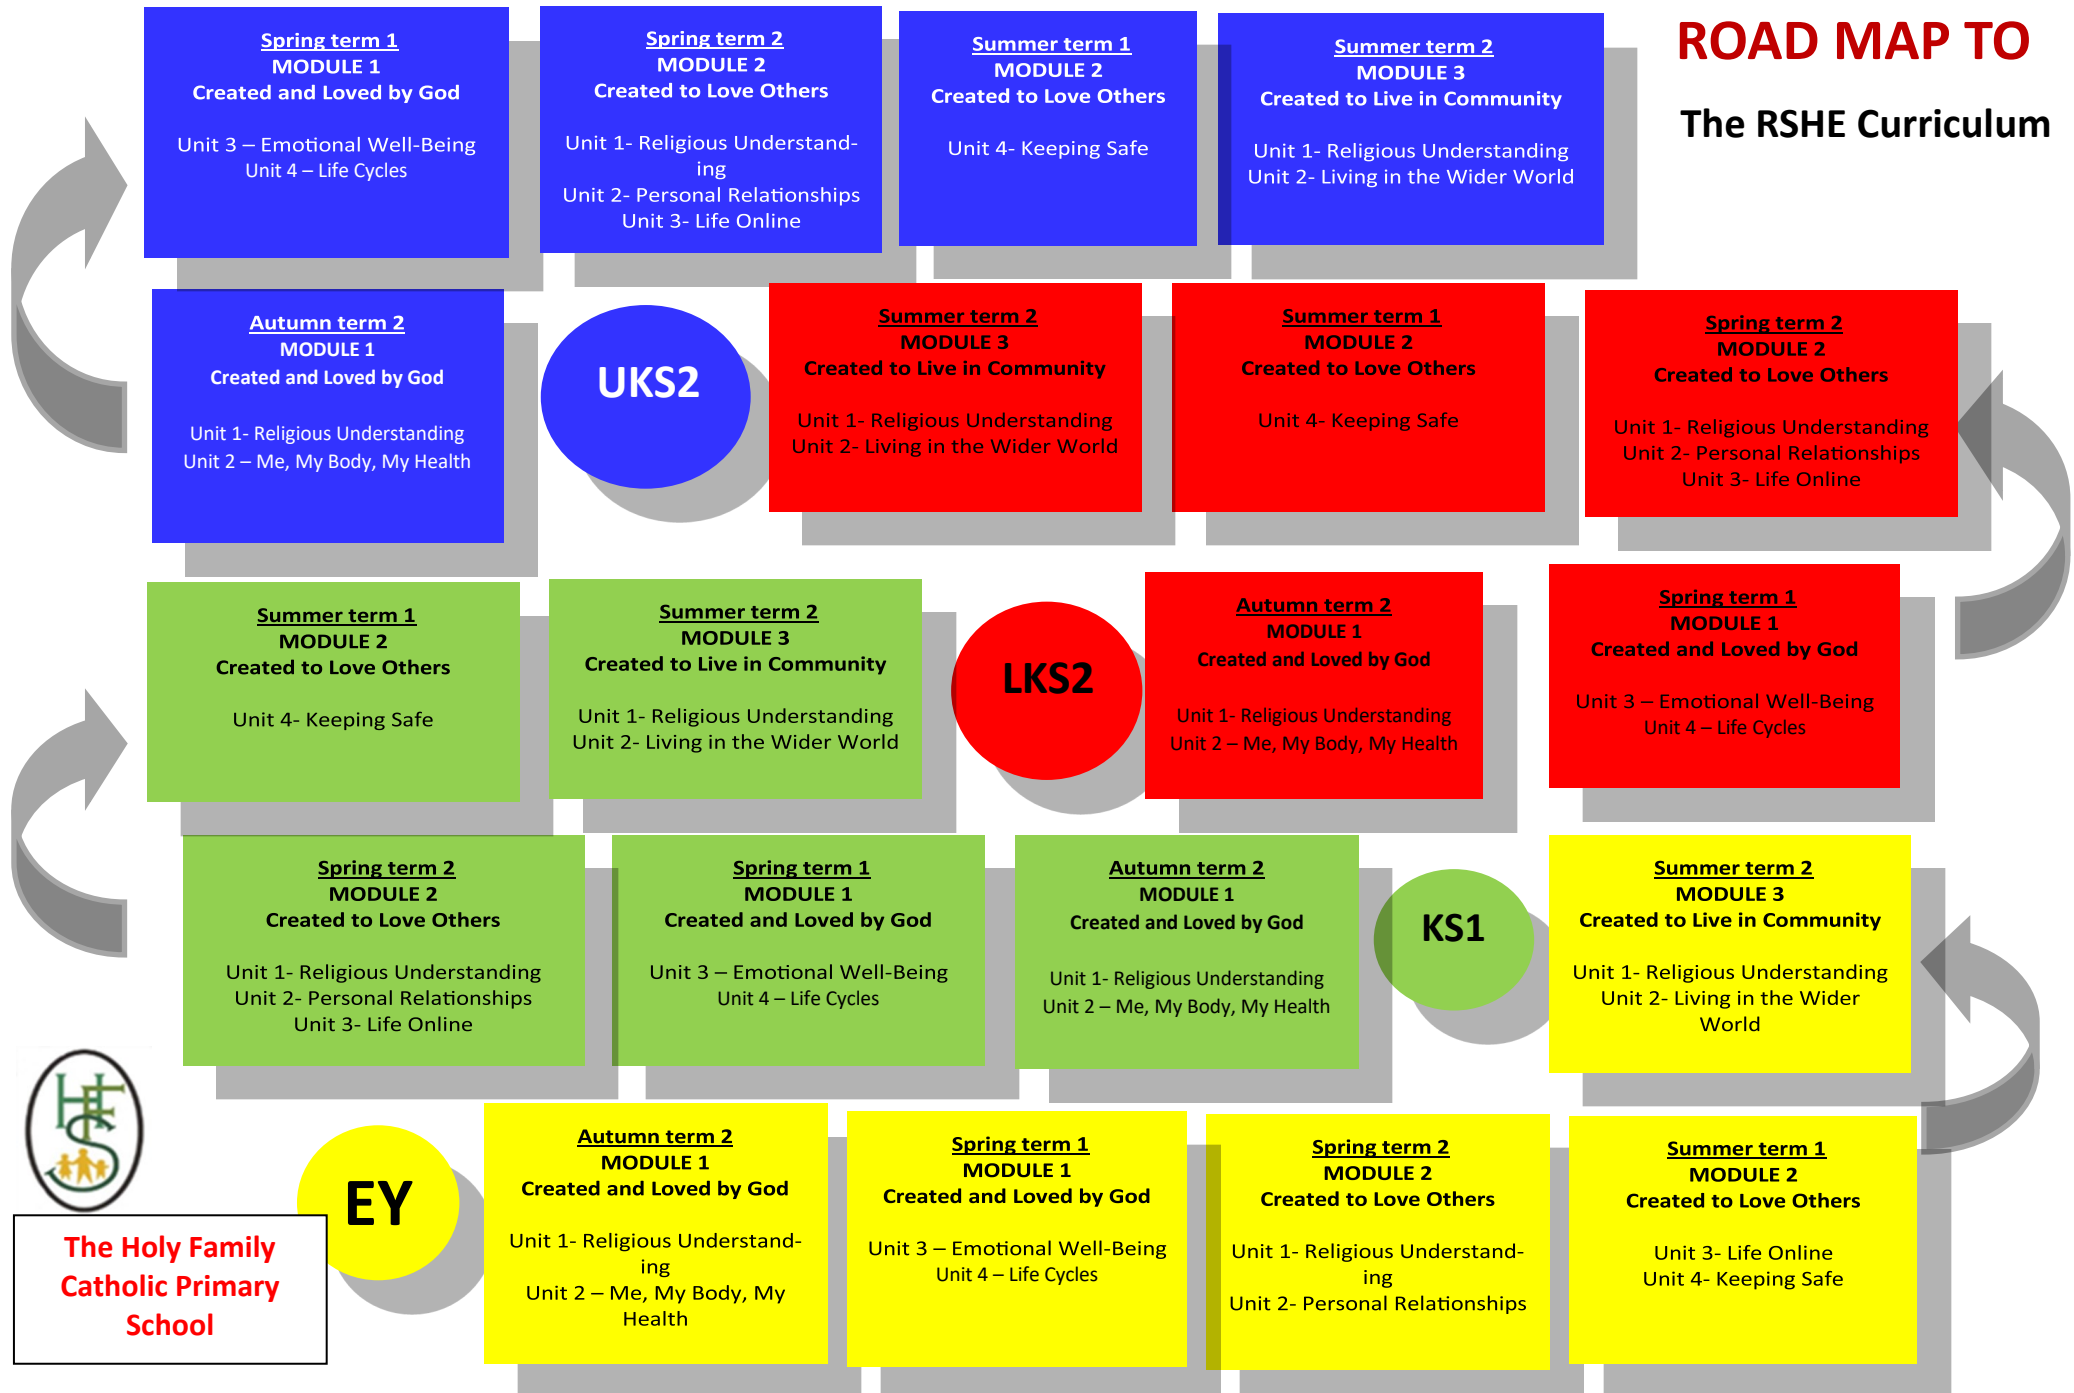

# ROAD MAP TO The RSHE Curriculum

**The Holy Family  
Catholic Primary  
School**

**EY**

**LKS2**

**UKS2**

**KS1**